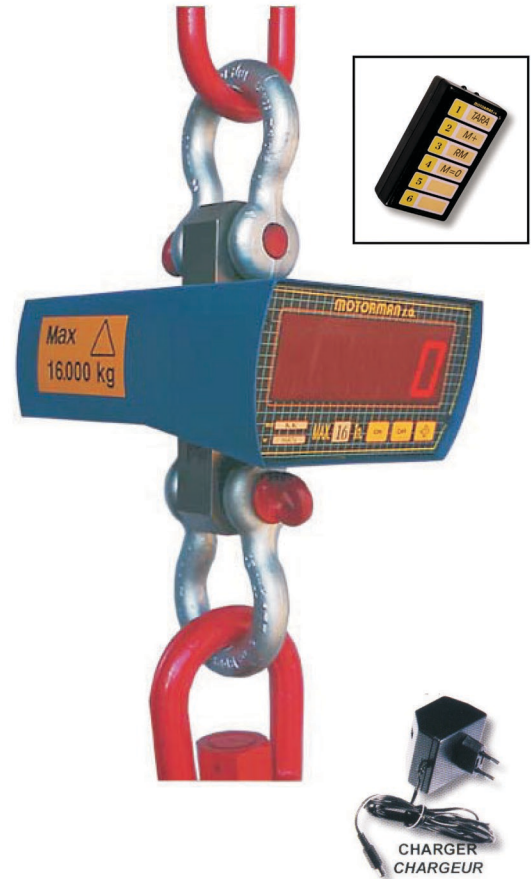

The weighing hook KK/X has been designed to be hung from the bridge crane, hoist or crane.

No installation required. Capacities up to 35tn.

TECHNICAL CHARACTERISTICS

Infrared remote control having the following functions: added memory of partial weights, total, memory reset and the other basic functions. Max. distance 30m.

ON/OFF push button.

ZERO push button.

TARE push button (acumulative over 100% nominal load).

TARE erase.

Automatic self-disconnection after 3 min.

Automatic self-disconnection when very low battery.

Low battery message indicator.

Battery tension indicator.

TARE indicator.

ZERO indicator.

Weight unit indicator (kg, t or lb).

8-10h battery autonomy. Charge in 10- 12 hr.

IP-54 steel protection case.

LED display with 5 digits of 60 mm. height.

Elevation accessories: 1 ring, 2 shackles and one revolving hook .

Breaking strength > 500% nominal capacity.

Accuracy class III (3.000 divisions).

Feed: rechargeable battery.

Working temperatuyre -10°C + 40°C.

Accuracy: 0,1%.

OPTIONALS

Max. value indicator.

Weight transmission via radio to Motorman displays.

Maximum peak indicator.

INOX.

24hr. service (tow interchangeable batteries and one battery charger).

WEIGHING HOOK MODEL KK/X